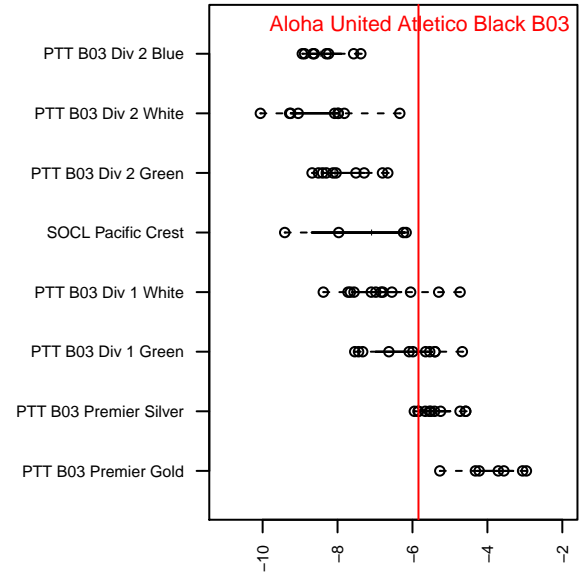

**attack and defense rating
relative to others at age
and all opponents in last 13 months**