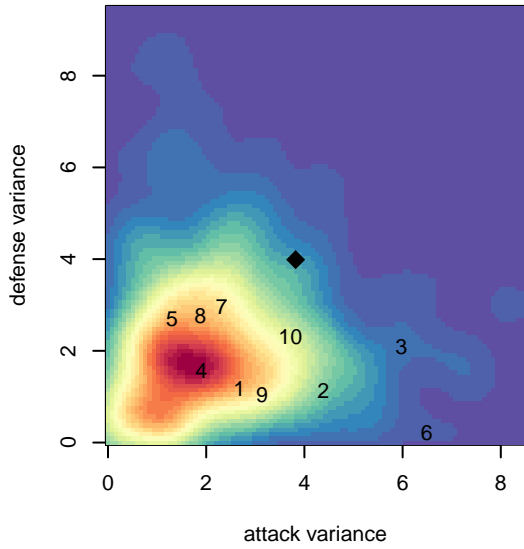

Aloha United Atletico Black B03

Aloha United
 Beaverton, OR
 B03 total strength=665
 attack=1.1 defense=0.36
 fall league = PTT B03 Premier Silver
 spr league = Spr OYS B03 Premier White
 notes= AUCSC

alt names used:
 Aloha United Atletico Black
 Aloha United Atletico Black
 Aloha United Atletico Black
 AUCSC Atletico Black
 AUCSC Atletico Black
 AUCSC Atletico Black

Venues played:
 2015 Clash At the Border Silver U12
 2015 United Cup 9v9 U12
 2015 Summer Slam Gold U12
 2015 PTT B03 Premier Silver
 2015 Spr OYS B03 Premier White
 2015 OYS State Cup B03

**attack and defense variance (black dot)
relative to other teams
and top 10 in region**