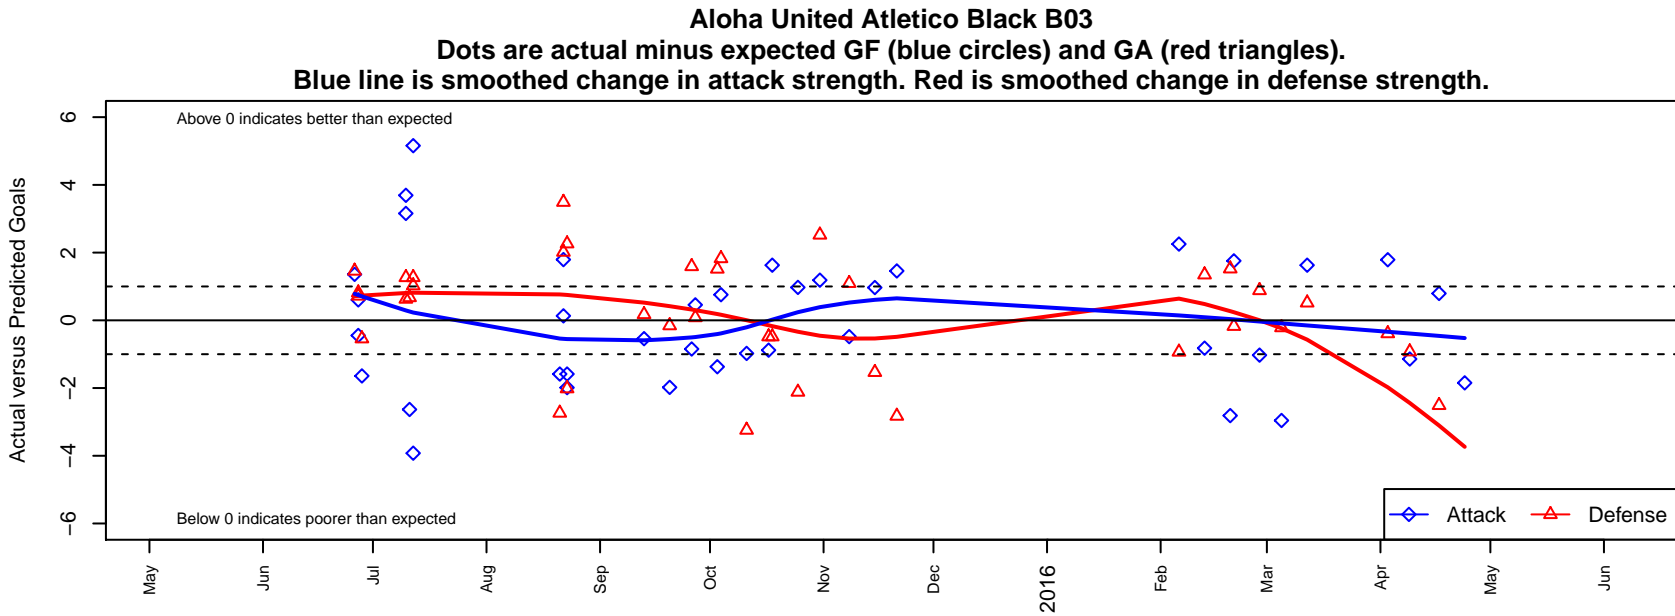

Aloha United Atletico Black B03

Aloha United
 Beaverton, OR
 B03 total strength=665
 attack=1.1 defense=0.36
 fall league = PTT B03 Premier Silver
 spr league = Spr OYS B03 Premier White
 notes= AUCSC

alt names used:
 Aloha United Atletico Black
 Aloha United Atletico Black
 Aloha United Atletico Black
 AUCSC Atletico Black
 AUCSC Atletico Black
 AUCSC Atletico Black

Venues played:
 2015 Clash At the Border Silver U12
 2015 United Cup 9v9 U12
 2015 Summer Slam Gold U12
 2015 PTT B03 Premier Silver
 2015 Spr OYS B03 Premier White
 2015 OYS State Cup B03

**attack and defense variance (black dot)
relative to other teams
and top 10 in region**