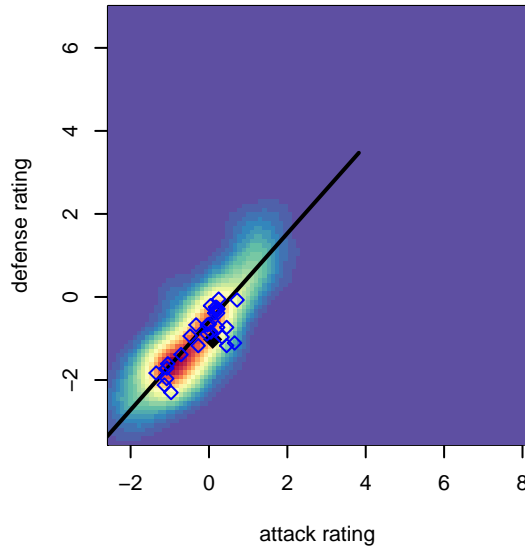

**attack and defense rating
relative to others at age
and all opponents in last 13 months**